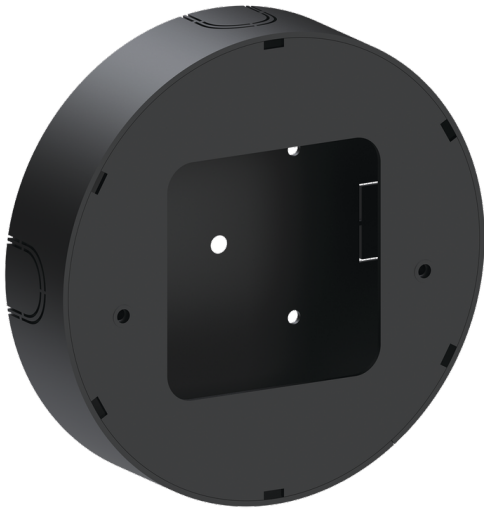

**Surface mounting box for easy cabling (FORREY 25) (SCE-FORREY-25)**

SCE-FORREY-25,26,27,28,29,30,31,32

**Product description**

Ø164x40 mm

**Technical information**