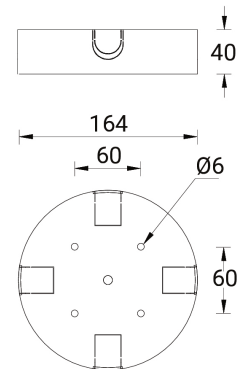

**Surface mounting box for easy cabling (FORREY 25) (SCE-FORREY-25)**

SCE-FORREY-25,26,27,28,29,30,31,32

**Product description**

Ø164x40 mm

**Technical information**