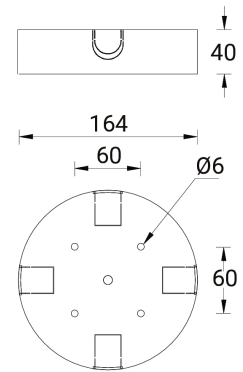

Surface mounting box for easy cabling (FORREY 26) (SCE-FORREY-26)

SCE-FORREY-25,26,27,28,29,30,31,32

**Product description**

Ø164x40 mm

Technical information