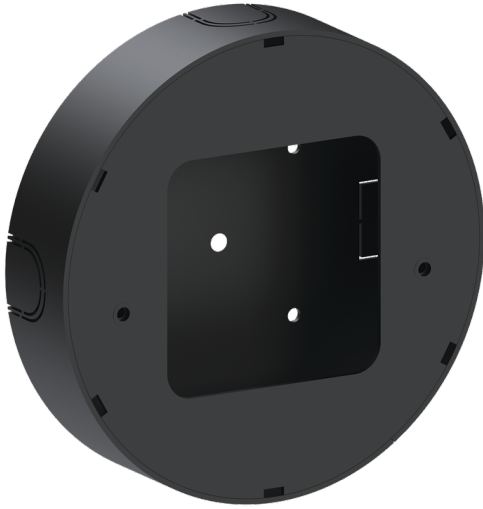

Surface mounting box for easy cabling (FORREY 26) (SCE-FORREY-26)

SCE-FORREY-25,26,27,28,29,30,31,32

**Product description**

Ø164x40 mm

Technical information