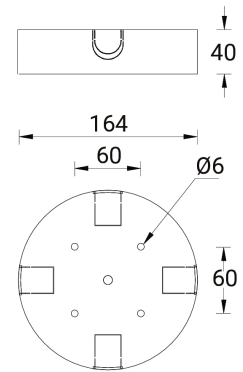

Surface mounting box for easy cabling (FORREY 31) (SCE-FORREY-31)

SCE-FORREY-25,26,27,28,29,30,31,32

**Product description**

Ø164x40 mm

Technical information