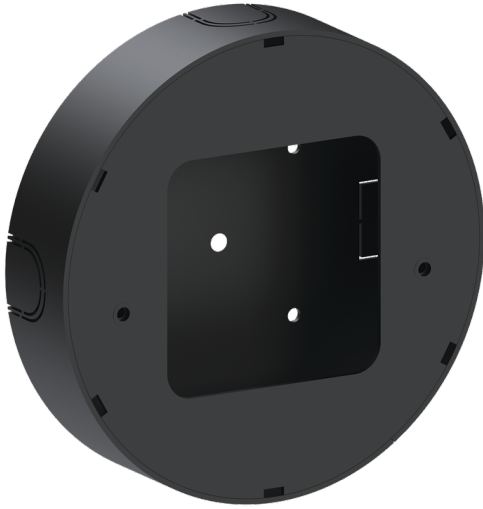

Surface mounting box for easy cabling (FORREY 31) (SCE-FORREY-31)

SCE-FORREY-25,26,27,28,29,30,31,32

**Product description**

Ø164x40 mm

Technical information