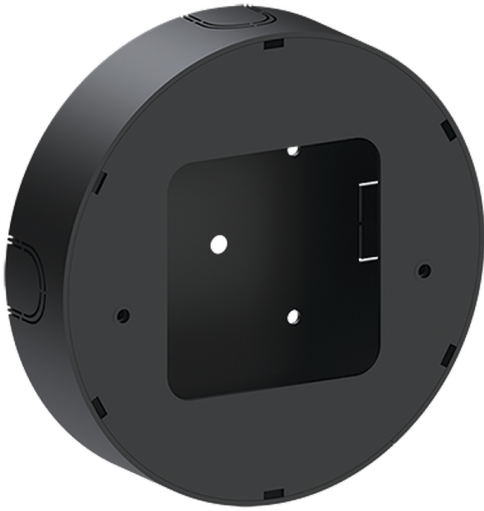

Surface mounting box for easy cabling (FORREY 34) (SCE-FORREY-34)**Product description****Technical information**
