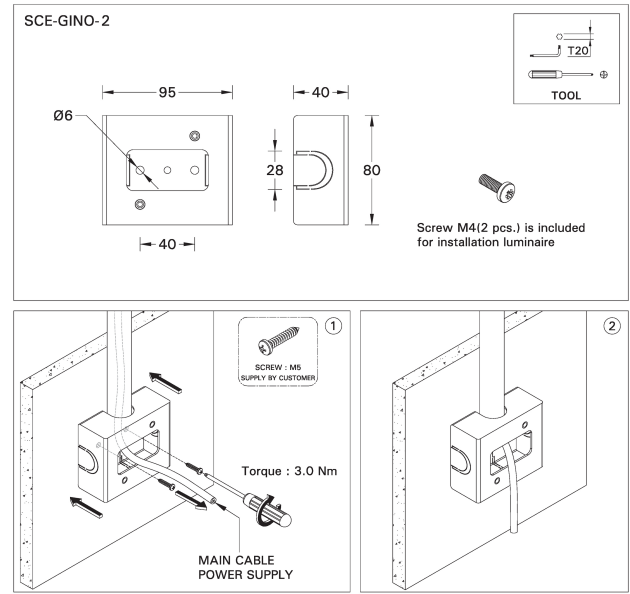

**Surface mounting box for easy cabling (GINO 2) (SCE-GINO-2)**

**Product description**

95x81x40 mm

**Technical information**

Aluminium

**Material** Aluminium

**Product colours** Black, Dark Grey, White, Matt Silver, Bronze, Concrete - Urban, Softscape - Urban, Stone - Urban, Corten - Urban, Oak - Woodland, Walnut - Woodland, Pine - Woodland