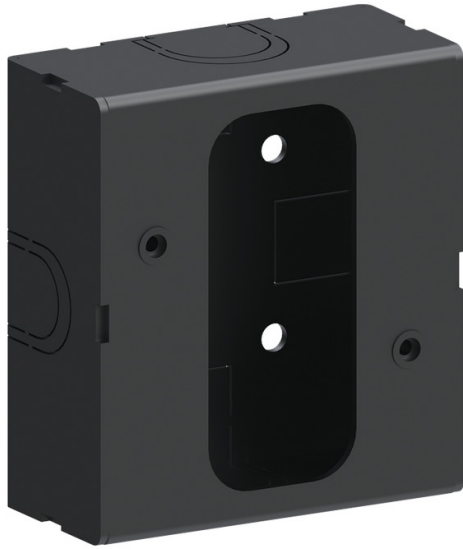

**Surface mounting box for easy cabling (GINO 2) (SCE-GINO-2)**

**Product description**

95x81x40 mm

**Technical information**

Aluminium

**Material** Aluminium

**Product colours** Black, Dark Grey, White, Matt Silver, Bronze, Concrete - Urban, Softscape - Urban, Stone - Urban, Corten - Urban, Oak - Woodland, Walnut - Woodland, Pine - Woodland