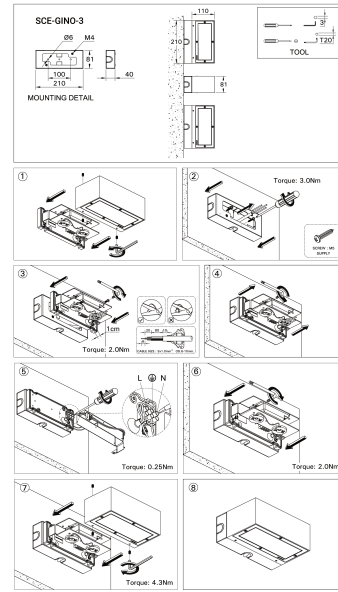

Surface mounting box for easy cabling (GINO 3-COB) (SCE-GINO-3-COB)

Product description

210x81x40 mm

Technical information

Aluminium

Material	Aluminium
Product colours	Black, Dark Grey, White, Matt Silver, Bronze, Concrete - Urban, Softscape - Urban, Stone - Urban, Corten - Urban, Oak - Woodland, Walnut - Woodland, Pine - Woodland