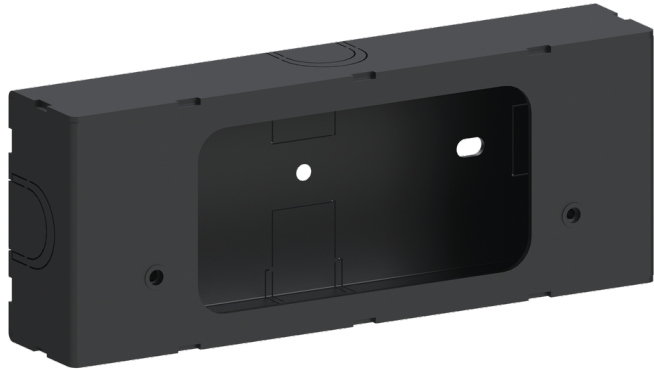

Surface mounting box for easy cabling (GINO 3-COB) (SCE-GINO-3-COB)

Product description

210x81x40 mm

Technical information

Aluminium

Material	Aluminium
Product colours	Black, Dark Grey, White, Matt Silver, Bronze, Concrete - Urban, Softscape - Urban, Stone - Urban, Corten - Urban, Oak - Woodland, Walnut - Woodland, Pine - Woodland