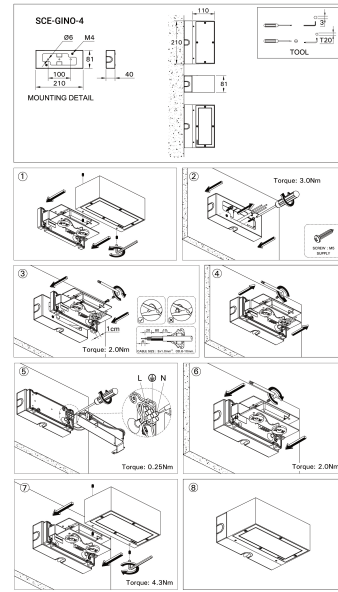

Surface mounting box for easy cabling (GINO 4-COB) (SCE-GINO-4-COB)

Product description

210x81x40 mm

Technical information

Aluminium

Material	Aluminium
Product colours	Black, Dark Grey, White, Matt Silver, Bronze, Concrete - Urban, Softscape - Urban, Stone - Urban, Corten - Urban, Oak - Woodland, Walnut - Woodland, Pine - Woodland