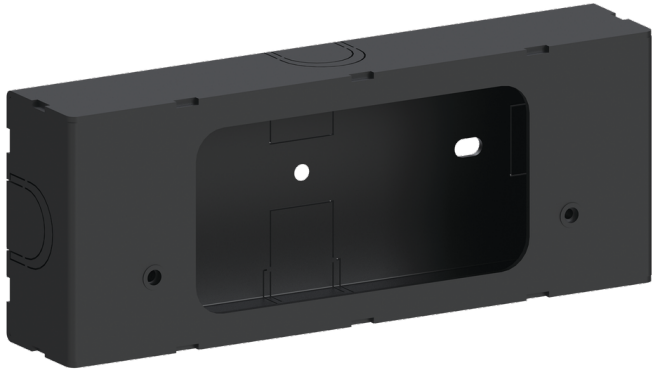

Surface mounting box for easy cabling (GINO 4-COB) (SCE-GINO-4-COB)

Product description

210x81x40 mm

Technical information

Aluminium

Material	Aluminium
Product colours	Black, Dark Grey, White, Matt Silver, Bronze, Concrete - Urban, Softscape - Urban, Stone - Urban, Corten - Urban, Oak - Woodland, Walnut - Woodland, Pine - Woodland