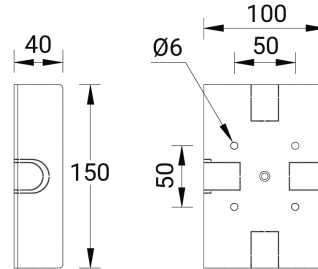

**Surface mounting box for easy cabling (JET 31) (SCE-JET-31)**

SCE-JET-31,32,35,36

**Product description**

150x100x40 mm

**Technical information**

Aluminium

<b>Material</b>	Aluminium
<b>Product colours</b>	Black, Dark Grey, White, Matt Silver, Bronze, Concrete - Urban, Softscape - Urban, Stone - Urban, Corten - Urban, Oak - Woodland, Walnut - Woodland, Pine - Woodland