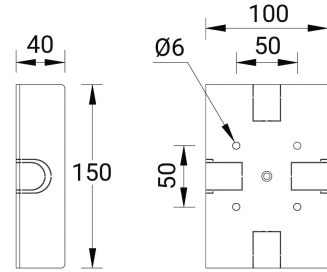

Surface mounting box for easy cabling (JET 32) (SCE-JET-32)

SCE-JET-31,32,35,36

**Product description**

150x100x40 mm

Technical information

Aluminium

Material Aluminium**Product colours** Black, Dark Grey, White, Matt Silver, Bronze, Concrete - Urban, Softscape - Urban, Stone - Urban, Corten - Urban, Oak - Woodland, Walnut - Woodland, Pine - Woodland