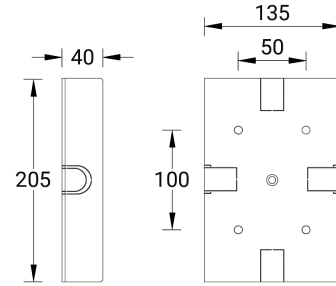

Surface mounting box for easy cabling (JET 34) (SCE-JET-34)

SCE-JET-33,34,37,38,51,52,53,54

Product description

205x135x40 mm

Technical information

Aluminium

Material	Aluminium
Product colours	Black, Dark Grey, White, Matt Silver, Bronze, Concrete - Urban, Softscape - Urban, Stone - Urban, Corten - Urban, Oak - Woodland, Walnut - Woodland, Pine - Woodland