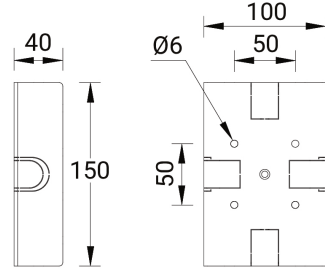

**Surface mounting box for easy cabling (JET 36) (SCE-JET-36)**

SCE-JET-31,32,35,36

**Product description**

150x100x40 mm

**Technical information**

Aluminium

<b>Material</b>	Aluminium
<b>Product colours</b>	Black, Dark Grey, White, Matt Silver, Bronze, Concrete - Urban, Softscape - Urban, Stone - Urban, Corten - Urban, Oak - Woodland, Walnut - Woodland, Pine - Woodland