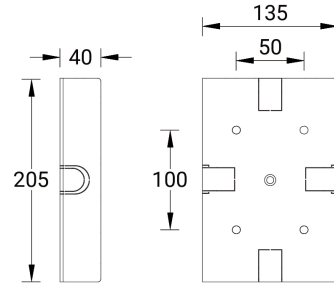

Surface mounting box for easy cabling (JET 37) (SCE-JET-37)

SCE-JET-33,34,37,38,51,52,53,54

Product description

205x135x40 mm

Technical information

Aluminium

Material	Aluminium
Product colours	Black, Dark Grey, White, Matt Silver, Bronze, Concrete - Urban, Softscape - Urban, Stone - Urban, Corten - Urban, Oak - Woodland, Walnut - Woodland, Pine - Woodland