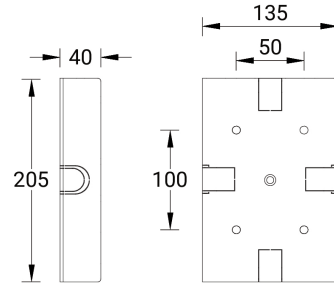

Surface mounting box for easy cabling (JET 38) (SCE-JET-38)

SCE-JET-33,34,37,38,51,52,53,54

Product description

205x135x40 mm

Technical information

Aluminium

Material	Aluminium
Product colours	Black, Dark Grey, White, Matt Silver, Bronze, Concrete - Urban, Softscape - Urban, Stone - Urban, Corten - Urban, Oak - Woodland, Walnut - Woodland, Pine - Woodland