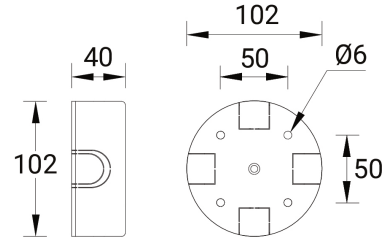

**Surface mounting box for easy cabling (JET 39) (SCE-JET-39)**

SCE-JET-39

**Product description**

ø102x40 mm

**Technical information**

Aluminium

<b>Material</b>	Aluminium
<b>Product colours</b>	Black, Dark Grey, White, Matt Silver, Bronze, Concrete - Urban, Softscape - Urban, Stone - Urban, Corten - Urban, Oak - Woodland, Walnut - Woodland, Pine - Woodland