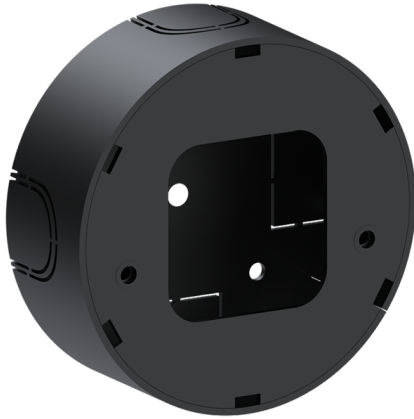

**Surface mounting box for easy cabling (JET 39) (SCE-JET-39)**

SCE-JET-39

**Product description**

ø102x40 mm

**Technical information**

Aluminium

<b>Material</b>	Aluminium
<b>Product colours</b>	Black, Dark Grey, White, Matt Silver, Bronze, Concrete - Urban, Softscape - Urban, Stone - Urban, Corten - Urban, Oak - Woodland, Walnut - Woodland, Pine - Woodland