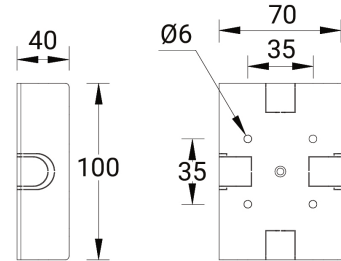

Surface mounting box for easy cabling (JET 4) (SCE-JET-4)

SCE-JET-1,4

**Product description**

100x70x40 mm

Technical information

Aluminium

Material	Aluminium
Product colours	Black, Dark Grey, White, Matt Silver, Bronze, Concrete - Urban, Softscape - Urban, Stone - Urban, Corten - Urban, Oak - Woodland, Walnut - Woodland, Pine - Woodland