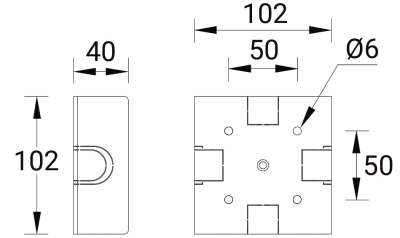

Surface mounting box for easy cabling (JET 40) (SCE-JET-40)

SCE-JET-40

**Product description**

102x102x40 mm

Technical information

Aluminium

Material	Aluminium
Product colours	Black, Dark Grey, White, Matt Silver, Bronze, Concrete - Urban, Softscape - Urban, Stone - Urban, Corten - Urban, Oak - Woodland, Walnut - Woodland, Pine - Woodland