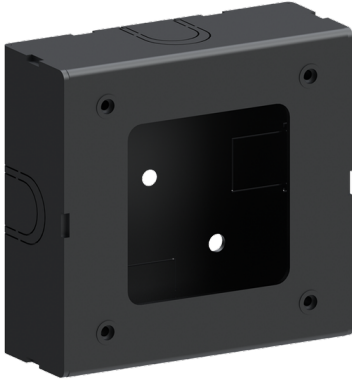

Surface mounting box for easy cabling (JET 40) (SCE-JET-40)

SCE-JET-40

**Product description**

102x102x40 mm

Technical information

Aluminium

Material	Aluminium
Product colours	Black, Dark Grey, White, Matt Silver, Bronze, Concrete - Urban, Softscape - Urban, Stone - Urban, Corten - Urban, Oak - Woodland, Walnut - Woodland, Pine - Woodland