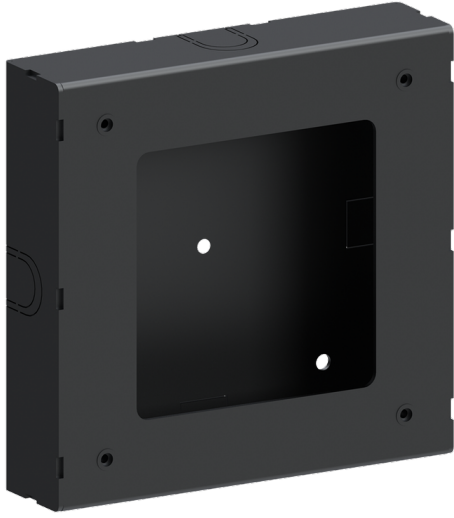

Surface mounting box for easy cabling (JET 42) (SCE-JET-42)

SCE-JET-42

**Product description**

Ø160x40 mm

Technical information

Aluminium

Material	Aluminium
Product colours	Black, Dark Grey, White, Matt Silver, Bronze, Concrete - Urban, Softscape - Urban, Stone - Urban, Corten - Urban, Oak - Woodland, Walnut - Woodland, Pine - Woodland