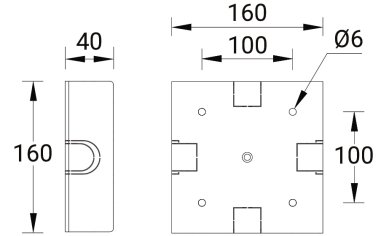

Surface mounting box for easy cabling (JET 42) (SCE-JET-42)

SCE-JET-42

**Product description**

Ø160x40 mm

Technical information

Aluminium

Material	Aluminium
Product colours	Black, Dark Grey, White, Matt Silver, Bronze, Concrete - Urban, Softscape - Urban, Stone - Urban, Corten - Urban, Oak - Woodland, Walnut - Woodland, Pine - Woodland