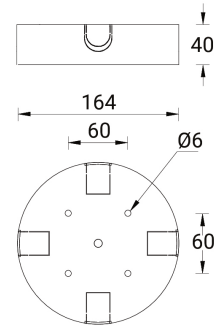

**Surface mounting box for easy cabling (JET 43) (SCE-JET-43)**

SCE-JET-43,44,45,46

**Product description**

Ø164x40 mm

**Technical information**

Aluminium

<b>Material</b>	Aluminium
<b>Product colours</b>	Black, Dark Grey, White, Matt Silver, Bronze, Concrete - Urban, Softscape - Urban, Stone - Urban, Corten - Urban, Oak - Woodland, Walnut - Woodland, Pine - Woodland