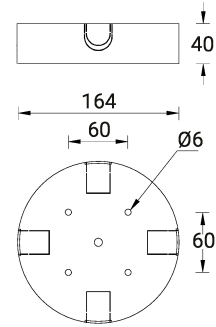

Surface mounting box for easy cabling (JET 43) (SCE-JET-43)

SCE-JET-43,44,45,46

Product description

Ø164x40 mm

Technical information

Aluminium

Material	Aluminium
Product colours	Black, Dark Grey, White, Matt Silver, Bronze, Concrete - Urban, Softscape - Urban, Stone - Urban, Corten - Urban, Oak - Woodland, Walnut - Woodland, Pine - Woodland