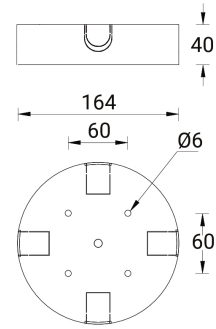

**Surface mounting box for easy cabling (JET44) (SCE-JET-44)**

SCE-JET-43,44,45,46

**Product description**

Ø164x40 mm

**Technical information**

Aluminium

|                        |  |
|------------------------|--|
| <b>Material</b>        | Aluminium  |
| <b>Product colours</b> | Black, Dark Grey, White, Matt Silver, Bronze, Concrete - Urban, Softscape - Urban, Stone - Urban, Corten - Urban, Oak - Woodland, Walnut - Woodland, Pine - Woodland |