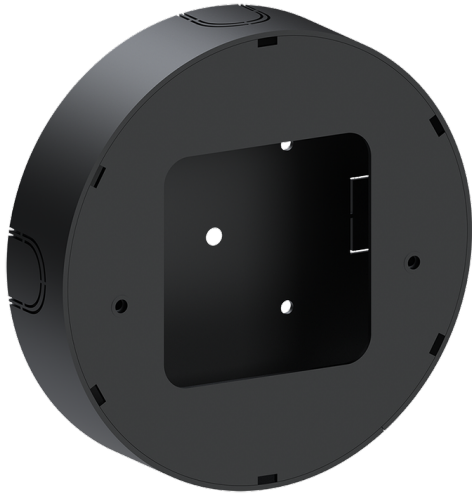

**Surface mounting box for easy cabling (JET44) (SCE-JET-44)**

SCE-JET-43,44,45,46

**Product description**

Ø164x40 mm

**Technical information**

Aluminium

|                        |  |
|------------------------|--|
| <b>Material</b>        | Aluminium  |
| <b>Product colours</b> | Black, Dark Grey, White, Matt Silver, Bronze, Concrete - Urban, Softscape - Urban, Stone - Urban, Corten - Urban, Oak - Woodland, Walnut - Woodland, Pine - Woodland |