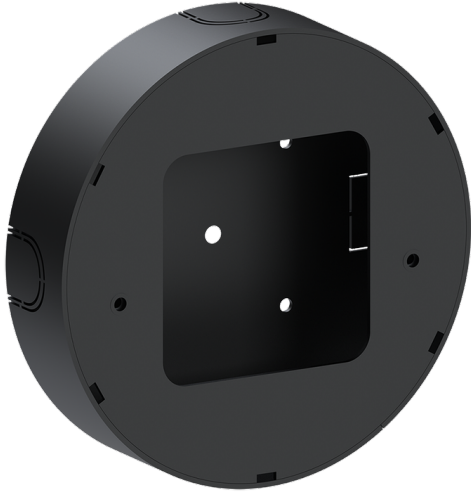

**Surface mounting box for easy cabling (JET 46) (SCE-JET-46)**

SCE-JET-43,44,45,46

**Product description**

Ø164x40 mm

**Technical information**

Aluminium

<b>Material</b>	Aluminium
<b>Product colours</b>	Black, Dark Grey, White, Matt Silver, Bronze, Concrete - Urban, Softscape - Urban, Stone - Urban, Corten - Urban, Oak - Woodland, Walnut - Woodland, Pine - Woodland