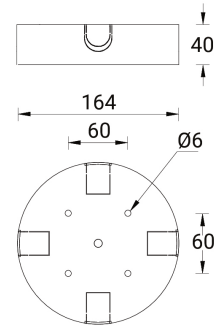

**Surface mounting box for easy cabling (JET 46) (SCE-JET-46)**

SCE-JET-43,44,45,46

**Product description**

Ø164x40 mm

**Technical information**

Aluminium

<b>Material</b>	Aluminium
<b>Product colours</b>	Black, Dark Grey, White, Matt Silver, Bronze, Concrete - Urban, Softscape - Urban, Stone - Urban, Corten - Urban, Oak - Woodland, Walnut - Woodland, Pine - Woodland