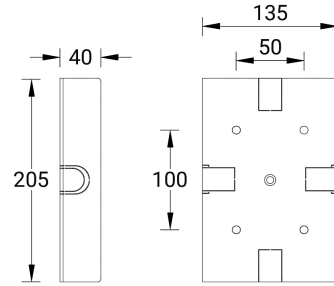

Surface mounting box for easy cabling (JET 51) (SCE-JET-51)

SCE-JET-33,34,37,38,51,52,53,54

Product description

205x135x40 mm

Technical information

Aluminium

Material	Aluminium
Product colours	Black, Dark Grey, White, Matt Silver, Bronze, Concrete - Urban, Softscape - Urban, Stone - Urban, Corten - Urban, Oak - Woodland, Walnut - Woodland, Pine - Woodland