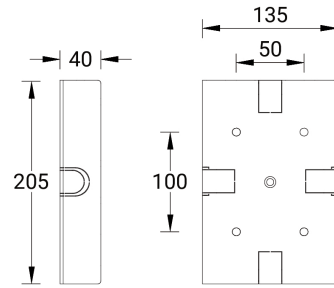

Surface mounting box for easy cabling (JET 52) (SCE-JET-52)

SCE-JET-33,34,37,38,51,52,53,54

Product description

205x135x40 mm

Technical information

Aluminium

Material	Aluminium
Product colours	Black, Dark Grey, White, Matt Silver, Bronze, Concrete - Urban, Softscape - Urban, Stone - Urban, Corten - Urban, Oak - Woodland, Walnut - Woodland, Pine - Woodland