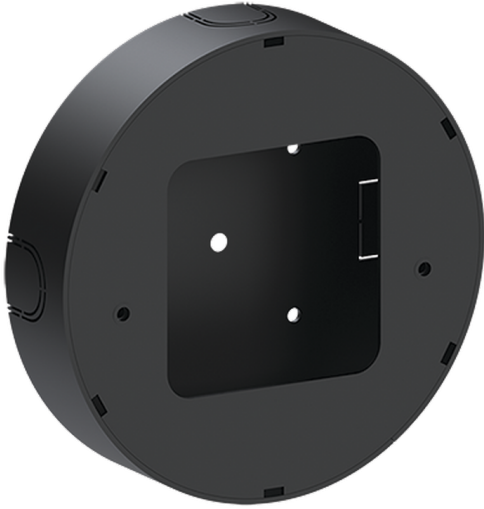

Surface mounting box for easy cabling (KWH 3) (SCE-KWH-3)**Product description****Technical information**
