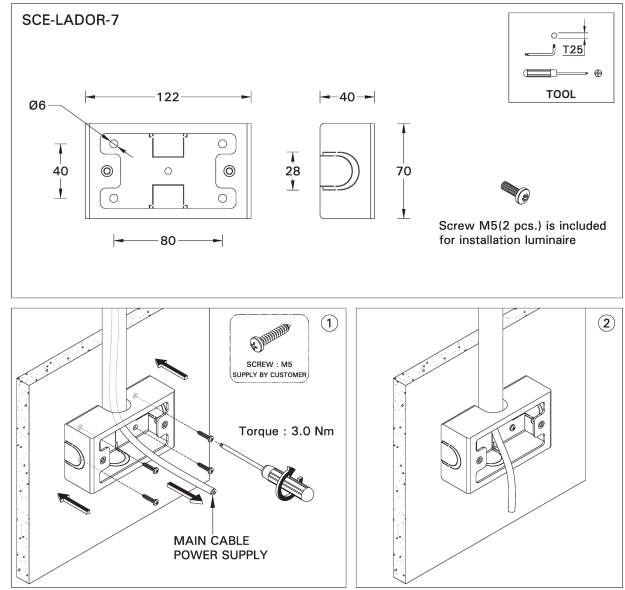

Surface mounting box for easy cabling (LADOR 7) (SCE-LADOR-7)

Product description

122x70x40 mm

Technical information

Aluminium

Material	Aluminium
Product colours	Black, Dark Grey, White, Matt Silver, Bronze, Concrete - Urban, Softscape - Urban, Stone - Urban, Corten - Urban, Oak - Woodland, Walnut - Woodland, Pine - Woodland