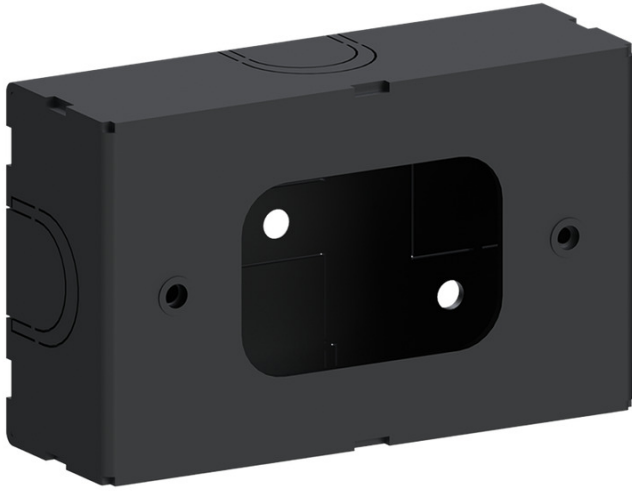

Surface mounting box for easy cabling (LADOR 7) (SCE-LADOR-7)

Product description

122x70x40 mm

Technical information

Aluminium

Material	Aluminium
Product colours	Black, Dark Grey, White, Matt Silver, Bronze, Concrete - Urban, Softscape - Urban, Stone - Urban, Corten - Urban, Oak - Woodland, Walnut - Woodland, Pine - Woodland