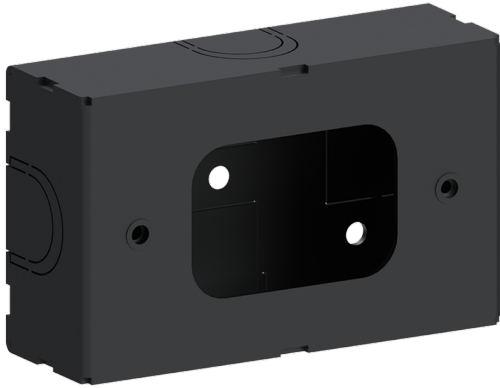

Surface mounting box for easy cabling (LADOR 7) (SCE-LADOR-7)

SCE-LADOR-7,8

**Product description**

122x70x40 mm

Technical information

Aluminium

Material Aluminium**Product colours** Black, Dark Grey, White, Matt Silver, Bronze, Concrete - Urban, Softscape - Urban, Stone - Urban, Corten - Urban, Oak - Woodland, Walnut - Woodland, Pine - Woodland