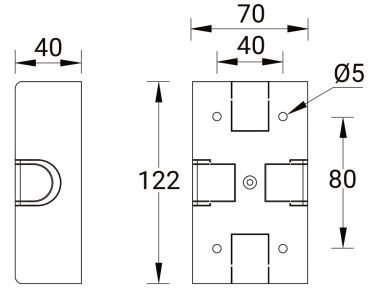

Surface mounting box for easy cabling (LADOR 7) (SCE-LADOR-7)

SCE-LADOR-7,8

**Product description**

122x70x40 mm

Technical information

Aluminium

Material Aluminium**Product colours** Black, Dark Grey, White, Matt Silver, Bronze, Concrete - Urban, Softscape - Urban, Stone - Urban, Corten - Urban, Oak - Woodland, Walnut - Woodland, Pine - Woodland