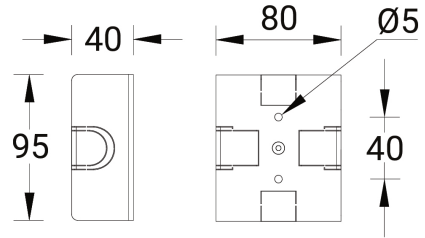

Surface mounting box for easy cabling (LEEDS 2) (SCE-LEEDS-2)

SCE-LEEDS-1,2

Product description

95x80x40 mm

Technical information

Aluminium

Material	Aluminium
Product colours	Black, Dark Grey, White, Matt Silver, Bronze, Concrete - Urban, Softscape - Urban, Stone - Urban, Corten - Urban, Oak - Woodland, Walnut - Woodland, Pine - Woodland