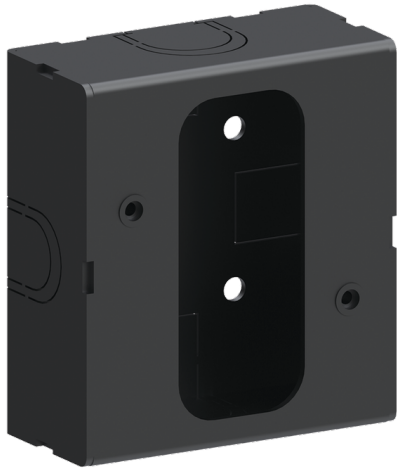

Surface mounting box for easy cabling (LEEDS 2) (SCE-LEEDS-2)

SCE-LEEDS-1,2

Product description

95x80x40 mm

Technical information

Aluminium

Material	Aluminium
Product colours	Black, Dark Grey, White, Matt Silver, Bronze, Concrete - Urban, Softscape - Urban, Stone - Urban, Corten - Urban, Oak - Woodland, Walnut - Woodland, Pine - Woodland