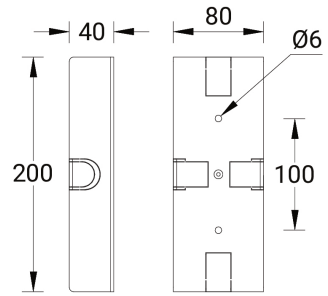

Surface mounting box for easy cabling (LEEDS 3) (SCE-LEEDS-3)

SCE-LEEDS-3,4

Product description

200x80x40 mm

Technical information

Aluminium

Material	Aluminium
Product colours	Black, Dark Grey, White, Matt Silver, Bronze, Concrete - Urban, Softscape - Urban, Stone - Urban, Corten - Urban, Oak - Woodland, Walnut - Woodland, Pine - Woodland