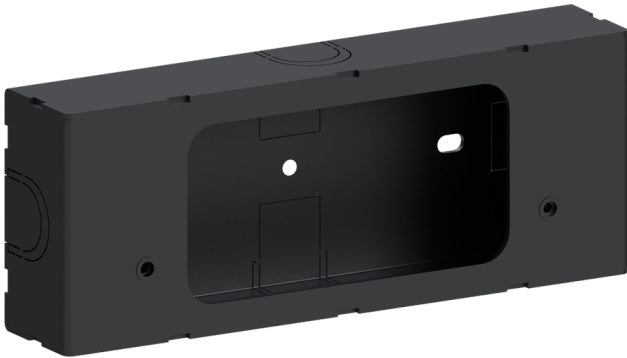

Surface mounting box for easy cabling (LEEDS 3) (SCE-LEEDS-3)

SCE-LEEDS-3,4

Product description

200x80x40 mm

Technical information

Aluminium

Material	Aluminium
Product colours	Black, Dark Grey, White, Matt Silver, Bronze, Concrete - Urban, Softscape - Urban, Stone - Urban, Corten - Urban, Oak - Woodland, Walnut - Woodland, Pine - Woodland