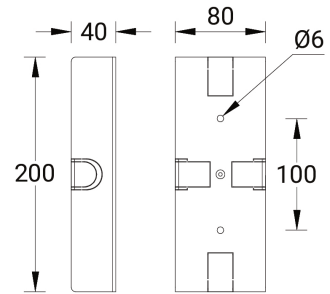

**Surface mounting box for easy cabling (LEEDS 4) (SCE-LEEDS-4)**

SCE-LEEDS-3,4

**Product description**

200x80x40 mm

**Technical information**

Aluminium

<b>Material</b>	Aluminium
<b>Product colours</b>	Black, Dark Grey, White, Matt Silver, Bronze, Concrete - Urban, Softscape - Urban, Stone - Urban, Corten - Urban, Oak - Woodland, Walnut - Woodland, Pine - Woodland