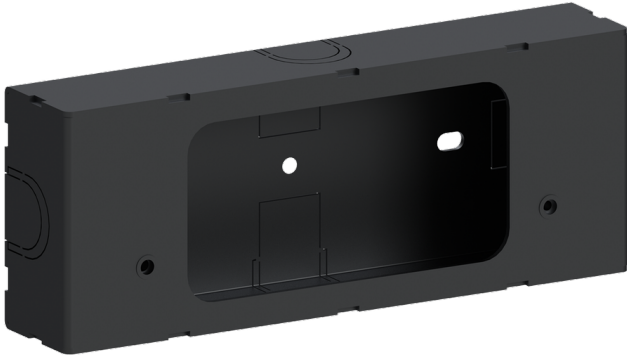

**Surface mounting box for easy cabling (LEEDS 4) (SCE-LEEDS-4)**

SCE-LEEDS-3,4

**Product description**

200x80x40 mm

**Technical information**

Aluminium

<b>Material</b>	Aluminium
<b>Product colours</b>	Black, Dark Grey, White, Matt Silver, Bronze, Concrete - Urban, Softscape - Urban, Stone - Urban, Corten - Urban, Oak - Woodland, Walnut - Woodland, Pine - Woodland