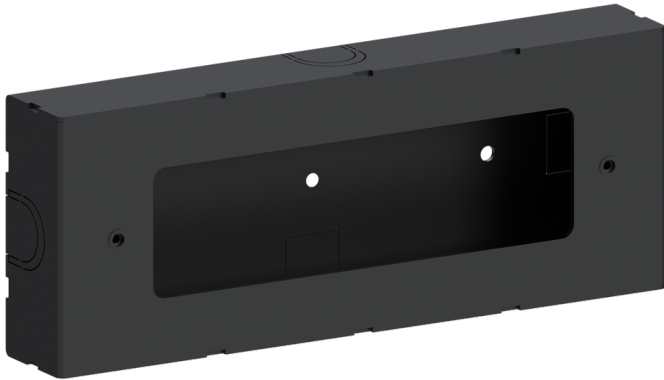

**Surface mounting box for easy cabling (LEEDS 5) (SCE-LEEDS-5)**

SCE-LEEDS-5,6

**Product description**

260x80x40 mm

**Technical information**

Aluminium

<b>Material</b>	Aluminium
<b>Product colours</b>	Black, Dark Grey, White, Matt Silver, Bronze, Concrete - Urban, Softscape - Urban, Stone - Urban, Corten - Urban, Oak - Woodland, Walnut - Woodland, Pine - Woodland