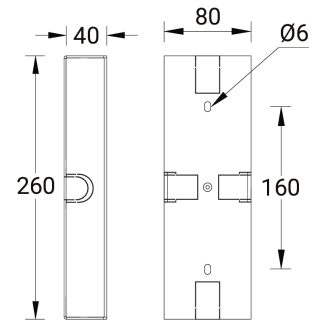

**Surface mounting box for easy cabling (LEEDS 5) (SCE-LEEDS-5)**

SCE-LEEDS-5,6

**Product description**

260x80x40 mm

**Technical information**

Aluminium

<b>Material</b>	Aluminium
<b>Product colours</b>	Black, Dark Grey, White, Matt Silver, Bronze, Concrete - Urban, Softscape - Urban, Stone - Urban, Corten - Urban, Oak - Woodland, Walnut - Woodland, Pine - Woodland