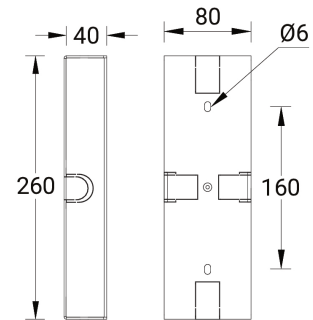

**Surface mounting box for easy cabling (LEEDS 6) (SCE-LEEDS-6)**

SCE-LEEDS-5,6

**Product description**

260x80x40 mm

**Technical information**

Aluminium

<b>Material</b>	Aluminium
<b>Product colours</b>	Black, Dark Grey, White, Matt Silver, Bronze, Concrete - Urban, Softscape - Urban, Stone - Urban, Corten - Urban, Oak - Woodland, Walnut - Woodland, Pine - Woodland