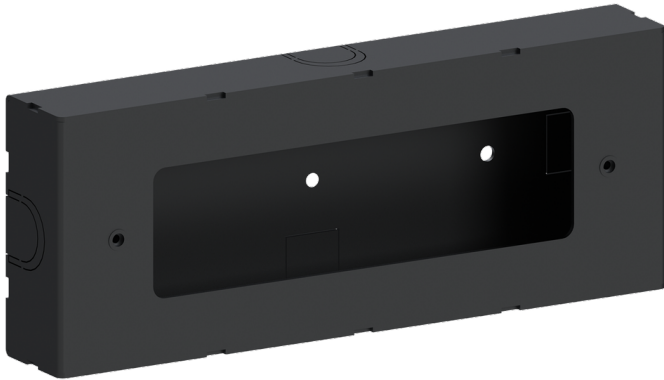

**Surface mounting box for easy cabling (LEEDS 6) (SCE-LEEDS-6)**

SCE-LEEDS-5,6

**Product description**

260x80x40 mm

**Technical information**

Aluminium

<b>Material</b>	Aluminium
<b>Product colours</b>	Black, Dark Grey, White, Matt Silver, Bronze, Concrete - Urban, Softscape - Urban, Stone - Urban, Corten - Urban, Oak - Woodland, Walnut - Woodland, Pine - Woodland