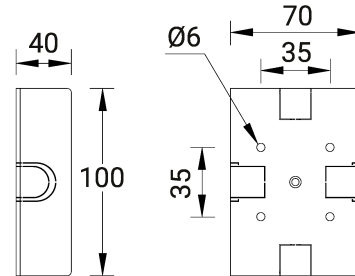

Surface mounting box for easy cabling (LIGHTSOFT 5) (SCE-LIGHTSOFT-5)

SCE-LIGHTSOFT-5

Product description

100x70x40 mm

Technical information

Aluminium

| | |
|------------------------|--|
| Material | Aluminium |
| Product colours | Black, Dark Grey, White, Matt Silver, Bronze, Concrete - Urban, Softscape - Urban, Stone - Urban, Corten - Urban, Oak - Woodland, Walnut - Woodland, Pine - Woodland |