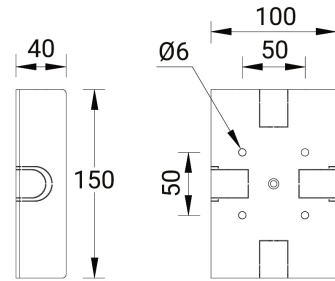

**Surface mounting box for easy cabling (LIGHTSOFT 6) (SCE-LIGHTSOFT-6)**

SCE-LIGHTSOFT-6

**Product description**

150x100x40 mm

**Technical information**

Aluminium

<b>Material</b>	Aluminium
<b>Product colours</b>	Black, Dark Grey, White, Matt Silver, Bronze, Concrete - Urban, Softscape - Urban, Stone - Urban, Corten - Urban, Oak - Woodland, Walnut - Woodland, Pine - Woodland