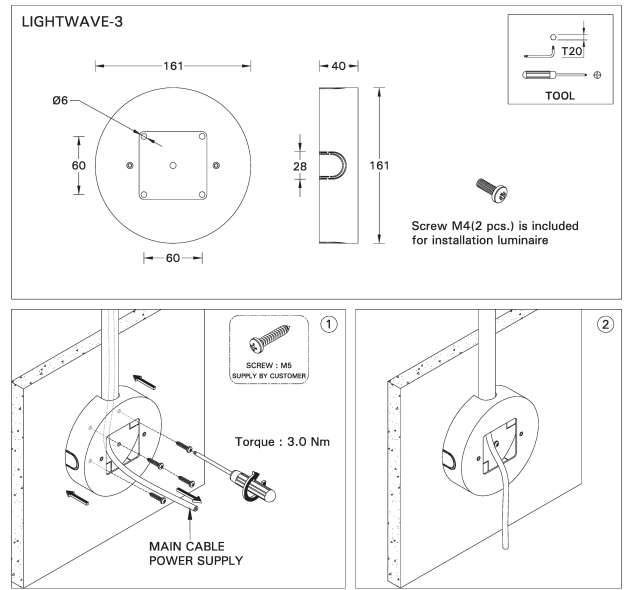

Surface mounting box for easy cabling (LIGHTWAVE 3) (SCE-LIGHTWAVE-3)

Product description

Ø164x40 mm

Technical information

Aluminium

Material Aluminium

Product colours Black, Dark Grey, White, Matt Silver, Bronze, Concrete - Urban, Softscape - Urban, Stone - Urban, Corten - Urban, Oak - Woodland, Walnut - Woodland, Pine - Woodland