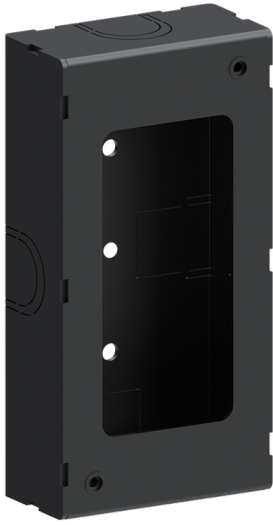

Surface mounting box for easy cabling (MARVIK 1) (SCE-MARVIK-1)

SCE-MARVIK-1,4

**Product description**

158x80x40 mm

Technical information

Aluminium

Material	Aluminium
Product colours	Black, Dark Grey, White, Matt Silver, Bronze, Concrete - Urban, Softscape - Urban, Stone - Urban, Corten - Urban, Oak - Woodland, Walnut - Woodland, Pine - Woodland