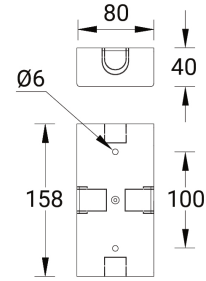

Surface mounting box for easy cabling (MARVIK 1) (SCE-MARVIK-1)

SCE-MARVIK-1,4

**Product description**

158x80x40 mm

Technical information

Aluminium

Material	Aluminium
Product colours	Black, Dark Grey, White, Matt Silver, Bronze, Concrete - Urban, Softscape - Urban, Stone - Urban, Corten - Urban, Oak - Woodland, Walnut - Woodland, Pine - Woodland