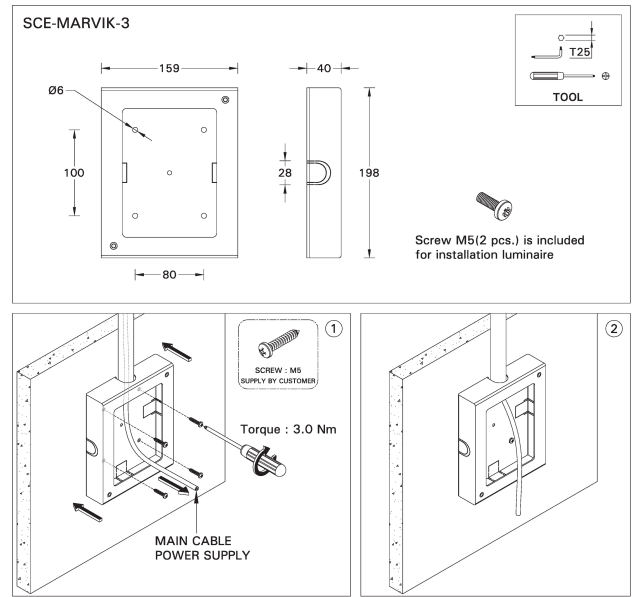

Surface mounting box for easy cabling (MARVIK 3) (SCE-MARVIK-3)

Product description

198x159x40 mm

Technical information

Aluminium

Material Aluminium

Product colours Black, Dark Grey, White, Matt Silver, Bronze, Concrete - Urban, Softscape - Urban, Stone - Urban, Corten - Urban, Oak - Woodland, Walnut - Woodland, Pine - Woodland