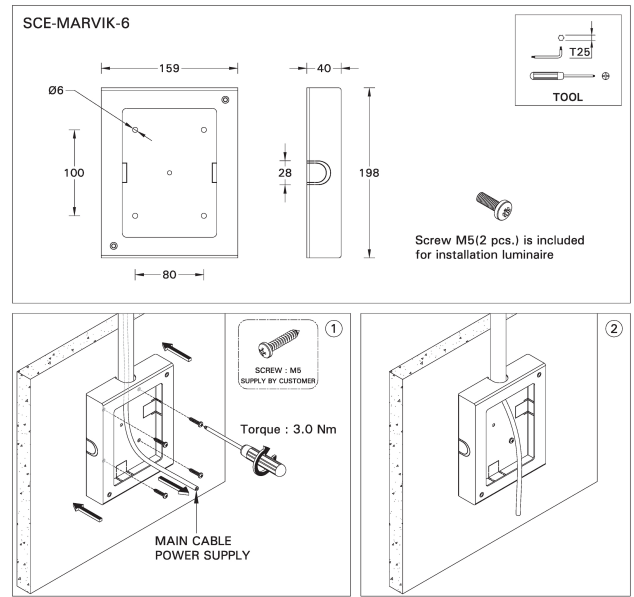

Surface mounting box for easy cabling (MARVIK 6) (SCE-MARVIK-6)

Product description

198x159x40 mm

Technical information

Aluminium

Material Aluminium

Product colours Black, Dark Grey, White, Matt Silver, Bronze, Concrete - Urban, Softscape - Urban, Stone - Urban, Corten - Urban, Oak - Woodland, Walnut - Woodland, Pine - Woodland