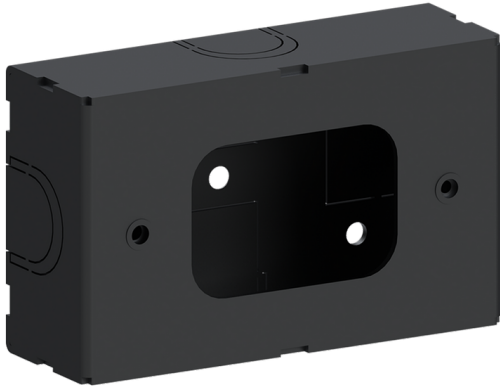

Surface mounting box for easy cabling (MATRIX 1) (SCE-MATRIX-1)

SCE-MATRIX-1-12

**Product description**

122x70x40 mm

Technical information

Aluminium

Material	Aluminium
Product colours	Black, Dark Grey, White, Matt Silver, Bronze, Concrete - Urban, Softscape - Urban, Stone - Urban, Corten - Urban, Oak - Woodland, Walnut - Woodland, Pine - Woodland