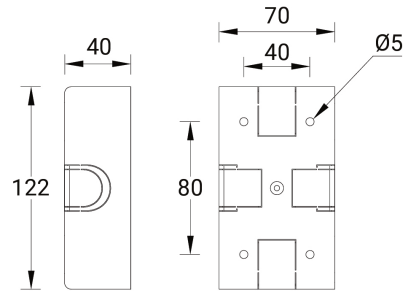

Surface mounting box for easy cabling (MATRIX 1) (SCE-MATRIX-1)

SCE-MATRIX-1-12

**Product description**

122x70x40 mm

Technical information

Aluminium

Material	Aluminium
Product colours	Black, Dark Grey, White, Matt Silver, Bronze, Concrete - Urban, Softscape - Urban, Stone - Urban, Corten - Urban, Oak - Woodland, Walnut - Woodland, Pine - Woodland