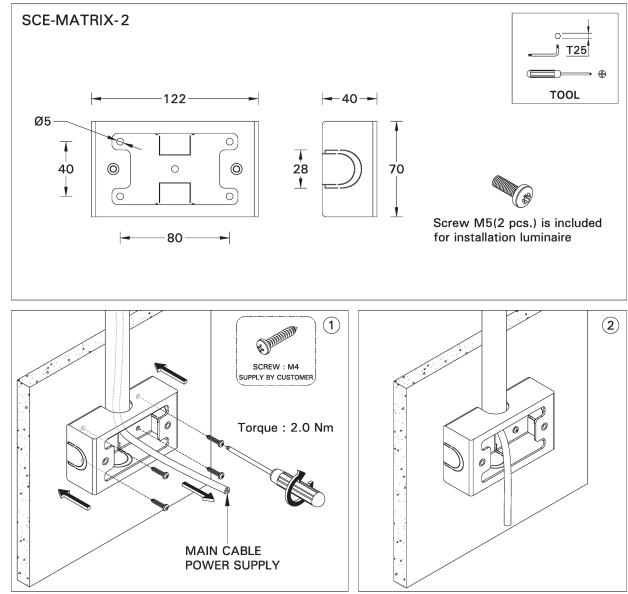

Surface mounting box for easy cabling (MATRIX 2) (SCE-MATRIX-2)

Product description

122x70x40 mm

Technical information

Aluminium

Material Aluminium

Product colours Black, Dark Grey, White, Matt Silver, Bronze, Concrete - Urban, Softscape - Urban, Stone - Urban, Corten - Urban, Oak - Woodland, Walnut - Woodland, Pine - Woodland