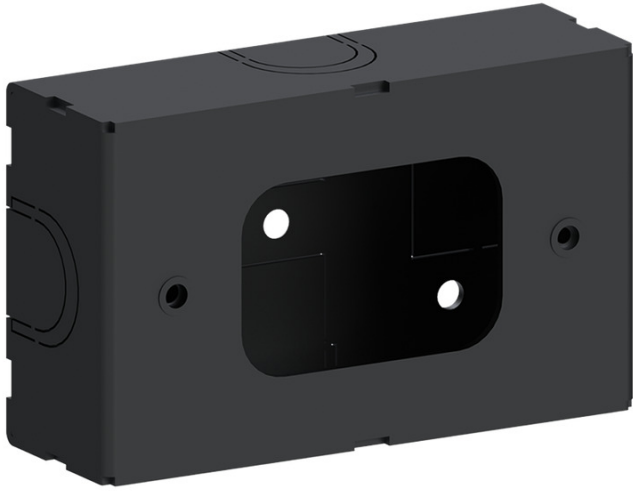

Surface mounting box for easy cabling (MATRIX 2) (SCE-MATRIX-2)

Product description

122x70x40 mm

Technical information

Aluminium

Material Aluminium

Product colours Black, Dark Grey, White, Matt Silver, Bronze, Concrete - Urban, Softscape - Urban, Stone - Urban, Corten - Urban, Oak - Woodland, Walnut - Woodland, Pine - Woodland