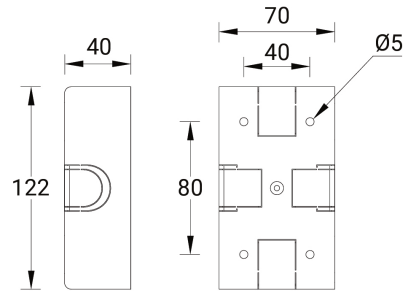

Surface mounting box for easy cabling (MATRIX 5) (SCE-MATRIX-5)

SCE-MATRIX-1-12

**Product description**

122x70x40 mm

Technical information

Aluminium

Material	Aluminium
Product colours	Black, Dark Grey, White, Matt Silver, Bronze, Concrete - Urban, Softscape - Urban, Stone - Urban, Corten - Urban, Oak - Woodland, Walnut - Woodland, Pine - Woodland