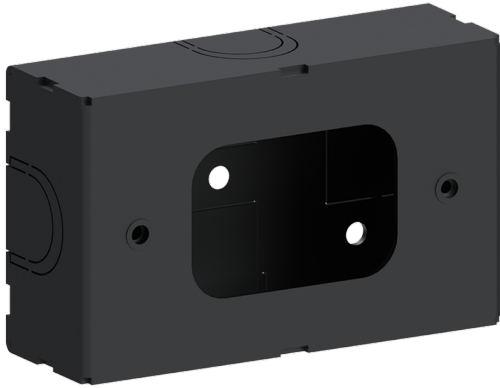

Surface mounting box for easy cabling (MATRIX 5) (SCE-MATRIX-5)

SCE-MATRIX-1-12

**Product description**

122x70x40 mm

Technical information

Aluminium

Material	Aluminium
Product colours	Black, Dark Grey, White, Matt Silver, Bronze, Concrete - Urban, Softscape - Urban, Stone - Urban, Corten - Urban, Oak - Woodland, Walnut - Woodland, Pine - Woodland