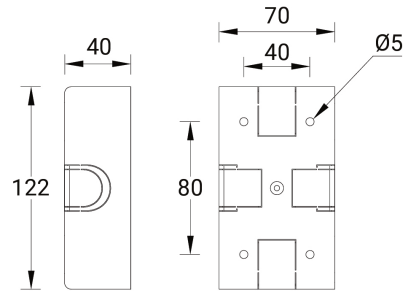

Surface mounting box for easy cabling (MATRIX 6) (SCE-MATRIX-6)

SCE-MATRIX-1-12

**Product description**

122x70x40 mm

Technical information

Aluminium

Material	Aluminium
Product colours	Black, Dark Grey, White, Matt Silver, Bronze, Concrete - Urban, Softscape - Urban, Stone - Urban, Corten - Urban, Oak - Woodland, Walnut - Woodland, Pine - Woodland