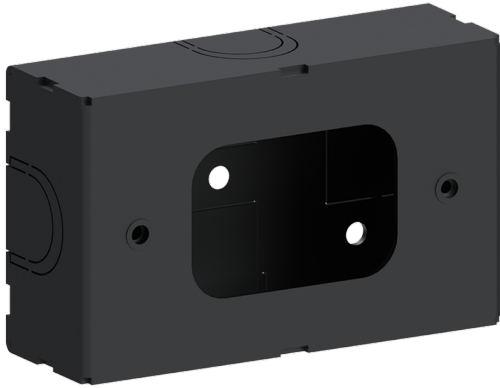

Surface mounting box for easy cabling (MATRIX 6) (SCE-MATRIX-6)

SCE-MATRIX-1-12

**Product description**

122x70x40 mm

Technical information

Aluminium

Material	Aluminium
Product colours	Black, Dark Grey, White, Matt Silver, Bronze, Concrete - Urban, Softscape - Urban, Stone - Urban, Corten - Urban, Oak - Woodland, Walnut - Woodland, Pine - Woodland