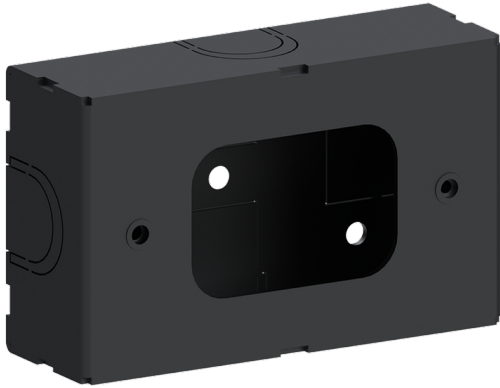

Surface mounting box for easy cabling (MATRIX 7) (SCE-MATRIX-7)

SCE-MATRIX-1-12

**Product description**

122x70x40 mm

Technical information

Aluminium

Material	Aluminium
Product colours	Black, Dark Grey, White, Matt Silver, Bronze, Concrete - Urban, Softscape - Urban, Stone - Urban, Corten - Urban, Oak - Woodland, Walnut - Woodland, Pine - Woodland