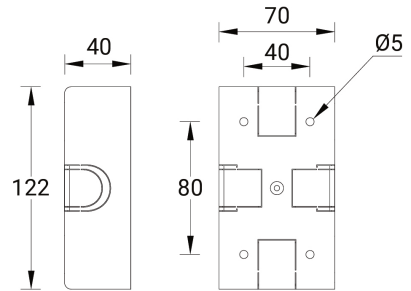

Surface mounting box for easy cabling (MATRIX 7) (SCE-MATRIX-7)

SCE-MATRIX-1-12

**Product description**

122x70x40 mm

Technical information

Aluminium

Material	Aluminium
Product colours	Black, Dark Grey, White, Matt Silver, Bronze, Concrete - Urban, Softscape - Urban, Stone - Urban, Corten - Urban, Oak - Woodland, Walnut - Woodland, Pine - Woodland