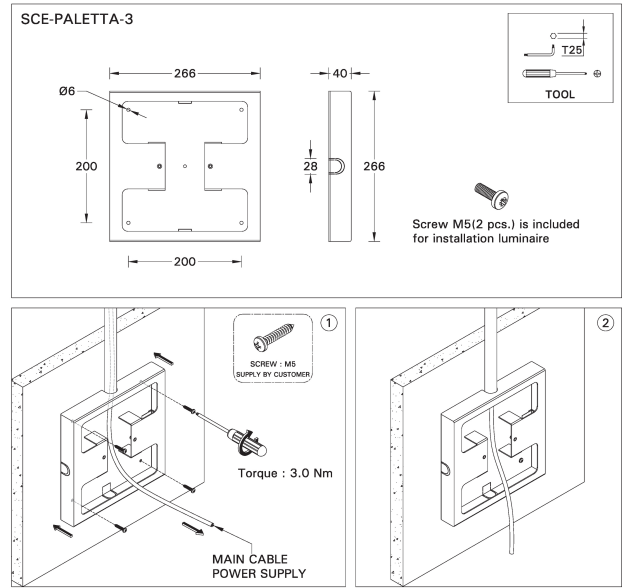

Surface mounting box for easy cabling (PALETTA 3) (SCE-PALETTA-3)

Product description

266x266x40 mm

Technical information

Aluminium

Material	Aluminium
Product colours	Black, Dark Grey, White, Matt Silver, Bronze, Concrete - Urban, Softscape - Urban, Stone - Urban, Corten - Urban, Oak - Woodland, Walnut - Woodland, Pine - Woodland