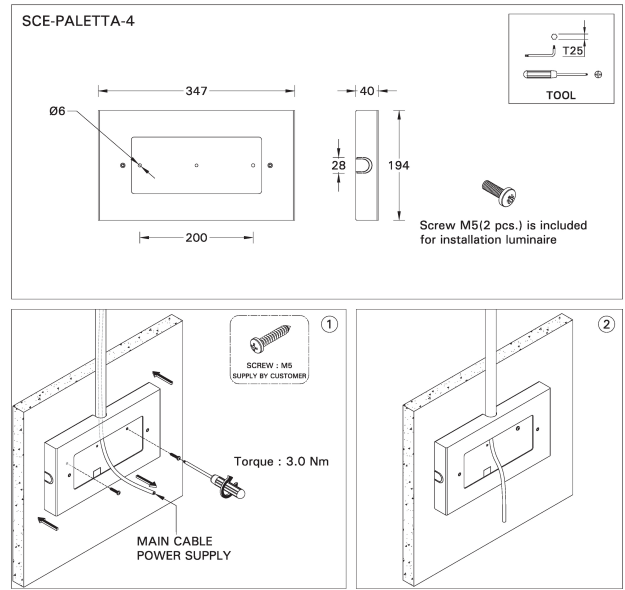

Surface mounting box for easy cabling (PALETTA 4) (SCE-PALETTA-4)

Product description

347x194x40 mm

Technical information

Aluminium

Material Aluminium

Product colours Black, Dark Grey, White, Matt Silver, Bronze, Concrete - Urban, Softscape - Urban, Stone - Urban, Corten - Urban, Oak - Woodland, Walnut - Woodland, Pine - Woodland