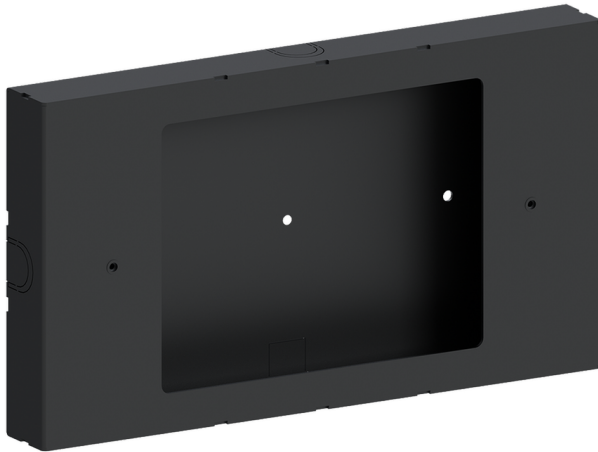

Surface mounting box for easy cabling (PALETTA 4) (SCE-PALETTA-4)

SCE-PALETTA-4

Product description

347x194x40 mm

Technical information

Aluminium

Material	Aluminium
Product colours	Black, Dark Grey, White, Matt Silver, Bronze, Concrete - Urban, Softscape - Urban, Stone - Urban, Corten - Urban, Oak - Woodland, Walnut - Woodland, Pine - Woodland