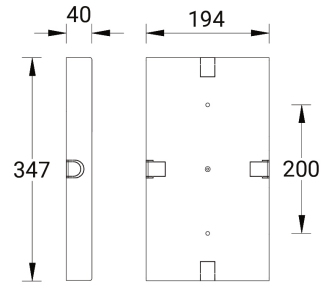

Surface mounting box for easy cabling (PALETTA 4) (SCE-PALETTA-4)

SCE-PALETTA-4

Product description

347x194x40 mm

Technical information

Aluminium

Material	Aluminium
Product colours	Black, Dark Grey, White, Matt Silver, Bronze, Concrete - Urban, Softscape - Urban, Stone - Urban, Corten - Urban, Oak - Woodland, Walnut - Woodland, Pine - Woodland