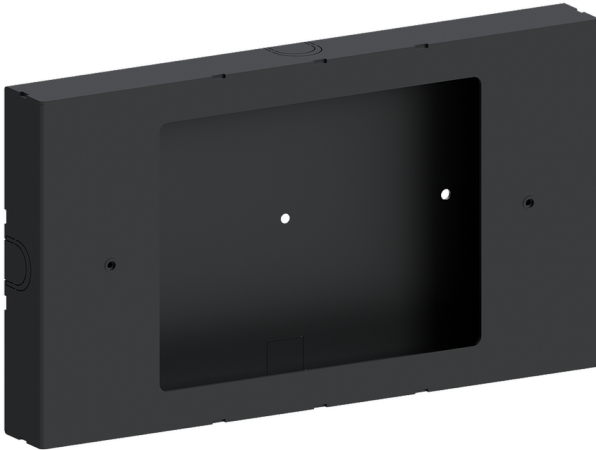

Surface mounting box for easy cabling (PALETTA 4) (SCE-PALETTA-4)

Product description

347x194x40 mm

Technical information

Aluminium

Material Aluminium

Product colours Black, Dark Grey, White, Matt Silver, Bronze, Concrete - Urban, Softscape - Urban, Stone - Urban, Corten - Urban, Oak - Woodland, Walnut - Woodland, Pine - Woodland