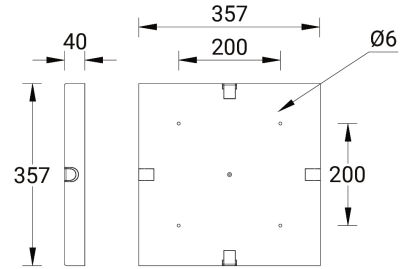

Surface mounting box for easy cabling (PALETTA 5) (SCE-PALETTA-5)

SCE-PALETTA-5

Product description

357x357x40 mm

Technical information

Aluminium

| | |
|------------------------|--|
| Material | Aluminium |
| Product colours | Black, Dark Grey, White, Matt Silver, Bronze, Concrete - Urban, Softscape - Urban, Stone - Urban, Corten - Urban, Oak - Woodland, Walnut - Woodland, Pine - Woodland |