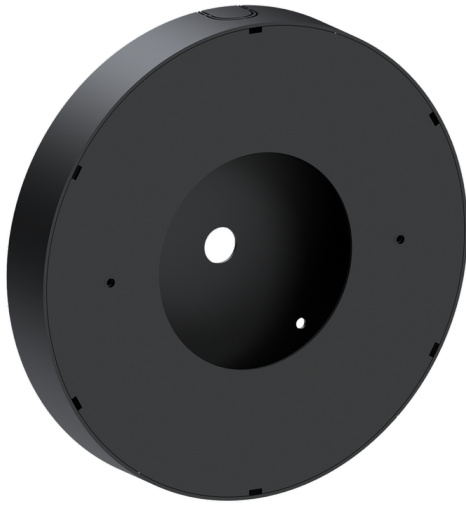

Surface mounting box for easy cabling (SANDY 1) (SCE-SANDY-1)

SCE-SANDY-1-6

Product description

Ø264x40 mm

Technical information

Aluminium

Material	Aluminium
Product colours	Black, Dark Grey, White, Matt Silver, Bronze, Concrete - Urban, Softscape - Urban, Stone - Urban, Corten - Urban, Oak - Woodland, Walnut - Woodland, Pine - Woodland