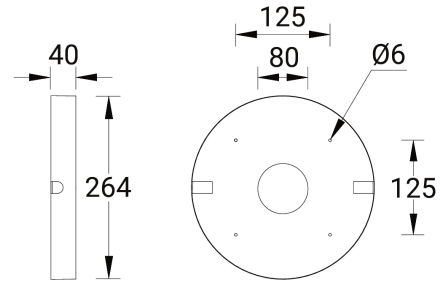

Surface mounting box for easy cabling (SANDY 1) (SCE-SANDY-1)

SCE-SANDY-1-6

Product description

Ø264x40 mm

Technical information

Aluminium

Material	Aluminium
Product colours	Black, Dark Grey, White, Matt Silver, Bronze, Concrete - Urban, Softscape - Urban, Stone - Urban, Corten - Urban, Oak - Woodland, Walnut - Woodland, Pine - Woodland