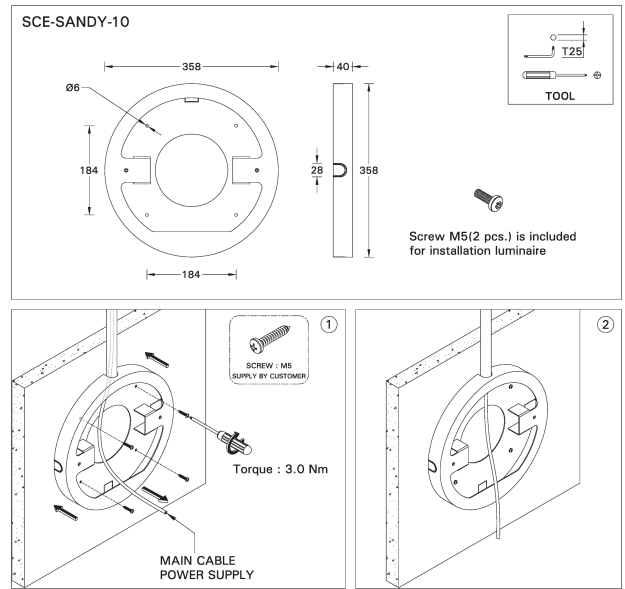

Surface mounting box for easy cabling (SANDY 10) (SCE-SANDY-10)

Product description

Ø357x40 mm

Technical information

Aluminium

Material Aluminium

Product colours Black, Dark Grey, White, Matt Silver, Bronze, Concrete - Urban, Softscape - Urban, Stone - Urban, Corten - Urban, Oak - Woodland, Walnut - Woodland, Pine - Woodland