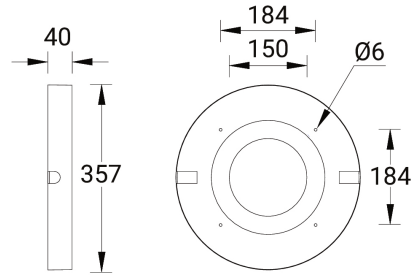

**Surface mounting box for easy cabling (SANDY 10) (SCE-SANDY-10)**

SCE-SANDY-7-10

**Product description**

Ø357x40 mm

**Technical information**

Aluminium

|                        |  |
|------------------------|--|
| <b>Material</b>        | Aluminium  |
| <b>Product colours</b> | Black, Dark Grey, White, Matt Silver, Bronze, Concrete - Urban, Softscape - Urban, Stone - Urban, Corten - Urban, Oak - Woodland, Walnut - Woodland, Pine - Woodland |