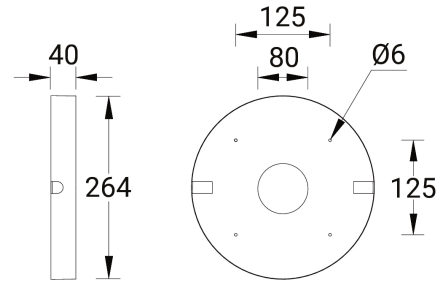

**Surface mounting box for easy cabling (SANDY 2) (SCE-SANDY-2)**

SCE-SANDY-1-6

**Product description**

Ø264x40 mm

**Technical information**

Aluminium

<b>Material</b>	Aluminium
<b>Product colours</b>	Black, Dark Grey, White, Matt Silver, Bronze, Concrete - Urban, Softscape - Urban, Stone - Urban, Corten - Urban, Oak - Woodland, Walnut - Woodland, Pine - Woodland