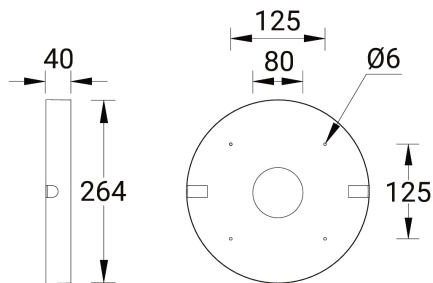

Surface mounting box for easy cabling (SANDY 3) (SCE-SANDY-3)

SCE-SANDY-1-6

Product description

Ø264x40 mm

Technical information

Aluminium

Material	Aluminium
Product colours	Black, Dark Grey, White, Matt Silver, Bronze, Concrete - Urban, Softscape - Urban, Stone - Urban, Corten - Urban, Oak - Woodland, Walnut - Woodland, Pine - Woodland