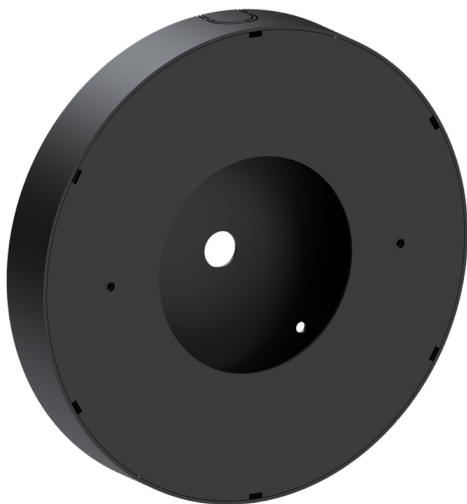

Surface mounting box for easy cabling (SANDY 3) (SCE-SANDY-3)

SCE-SANDY-1-6

Product description

Ø264x40 mm

Technical information

Aluminium

Material	Aluminium
Product colours	Black, Dark Grey, White, Matt Silver, Bronze, Concrete - Urban, Softscape - Urban, Stone - Urban, Corten - Urban, Oak - Woodland, Walnut - Woodland, Pine - Woodland