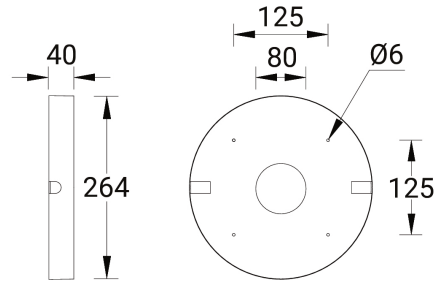

Surface mounting box for easy cabling (SANDY 4) (SCE-SANDY-4)

SCE-SANDY-1-6

Product description

Ø264x40 mm

Technical information

Aluminium

Material	Aluminium
Product colours	Black, Dark Grey, White, Matt Silver, Bronze, Concrete - Urban, Softscape - Urban, Stone - Urban, Corten - Urban, Oak - Woodland, Walnut - Woodland, Pine - Woodland