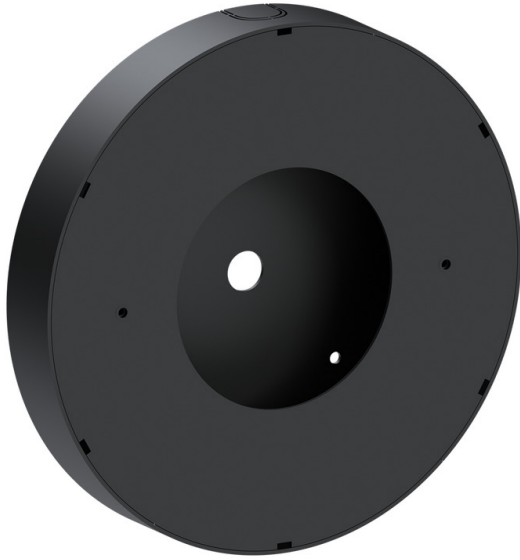

Surface mounting box for easy cabling (SANDY 4) (SCE-SANDY-4)

Product description

Ø264x40 mm

Technical information

Aluminium

Material	Aluminium
Product colours	Black, Dark Grey, White, Matt Silver, Bronze, Concrete - Urban, Softscape - Urban, Stone - Urban, Corten - Urban, Oak - Woodland, Walnut - Woodland, Pine - Woodland