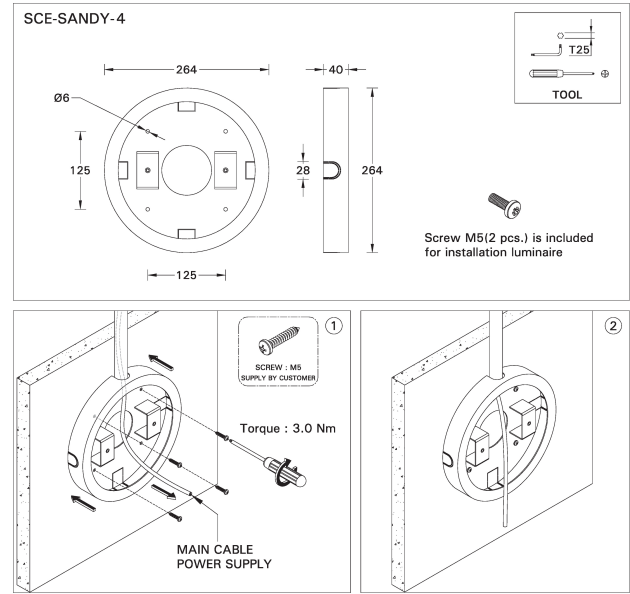

Surface mounting box for easy cabling (SANDY 4) (SCE-SANDY-4)

Product description

Ø264x40 mm

Technical information

Aluminium

Material	Aluminium
Product colours	Black, Dark Grey, White, Matt Silver, Bronze, Concrete - Urban, Softscape - Urban, Stone - Urban, Corten - Urban, Oak - Woodland, Walnut - Woodland, Pine - Woodland