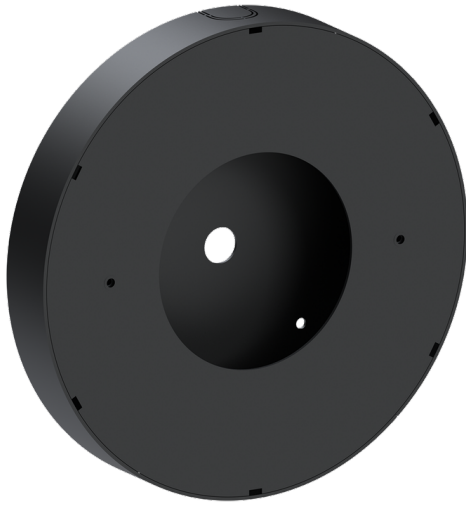

Surface mounting box for easy cabling (SANDY 6) (SCE-SANDY-6)

SCE-SANDY-1-6

Product description

Ø264x40 mm

Technical information

Aluminium

Material	Aluminium
Product colours	Black, Dark Grey, White, Matt Silver, Bronze, Concrete - Urban, Softscape - Urban, Stone - Urban, Corten - Urban, Oak - Woodland, Walnut - Woodland, Pine - Woodland