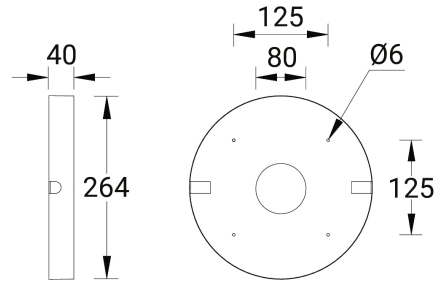

Surface mounting box for easy cabling (SANDY 6) (SCE-SANDY-6)

SCE-SANDY-1-6

Product description

Ø264x40 mm

Technical information

Aluminium

Material	Aluminium
Product colours	Black, Dark Grey, White, Matt Silver, Bronze, Concrete - Urban, Softscape - Urban, Stone - Urban, Corten - Urban, Oak - Woodland, Walnut - Woodland, Pine - Woodland