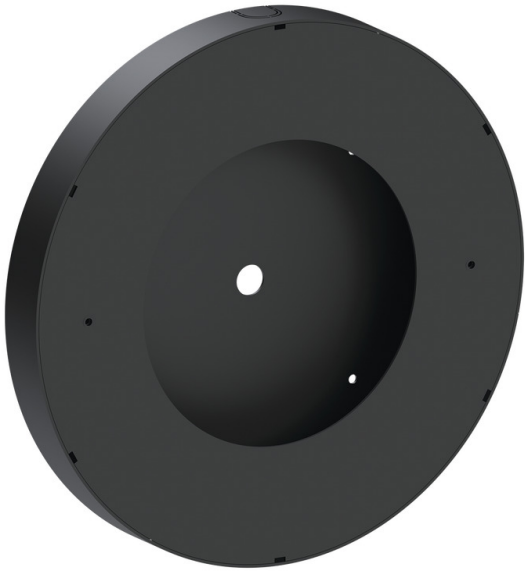

Surface mounting box for easy cabling (SANDY 7) (SCE-SANDY-7)

Product description

Ø357x40 mm

Technical information

Aluminium

Material Aluminium

Product colours Black, Dark Grey, White, Matt Silver, Bronze, Concrete - Urban, Softscape - Urban, Stone - Urban, Corten - Urban, Oak - Woodland, Walnut - Woodland, Pine - Woodland