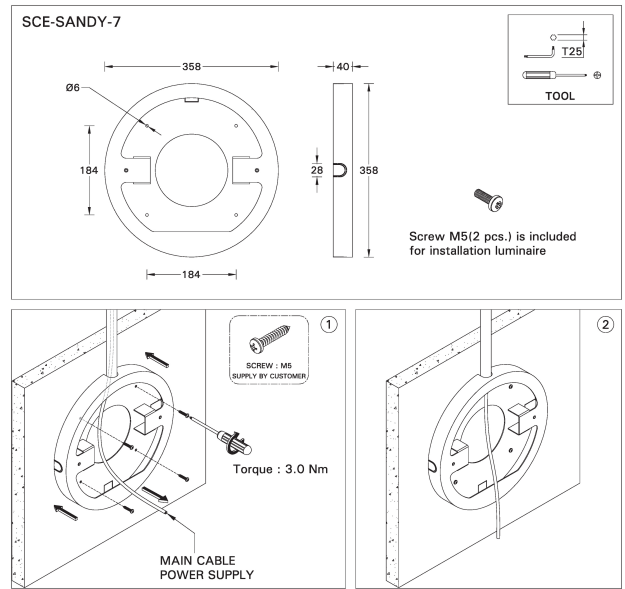

Surface mounting box for easy cabling (SANDY 7) (SCE-SANDY-7)

Product description

Ø357x40 mm

Technical information

Aluminium

Material Aluminium

Product colours Black, Dark Grey, White, Matt Silver, Bronze, Concrete - Urban, Softscape - Urban, Stone - Urban, Corten - Urban, Oak - Woodland, Walnut - Woodland, Pine - Woodland